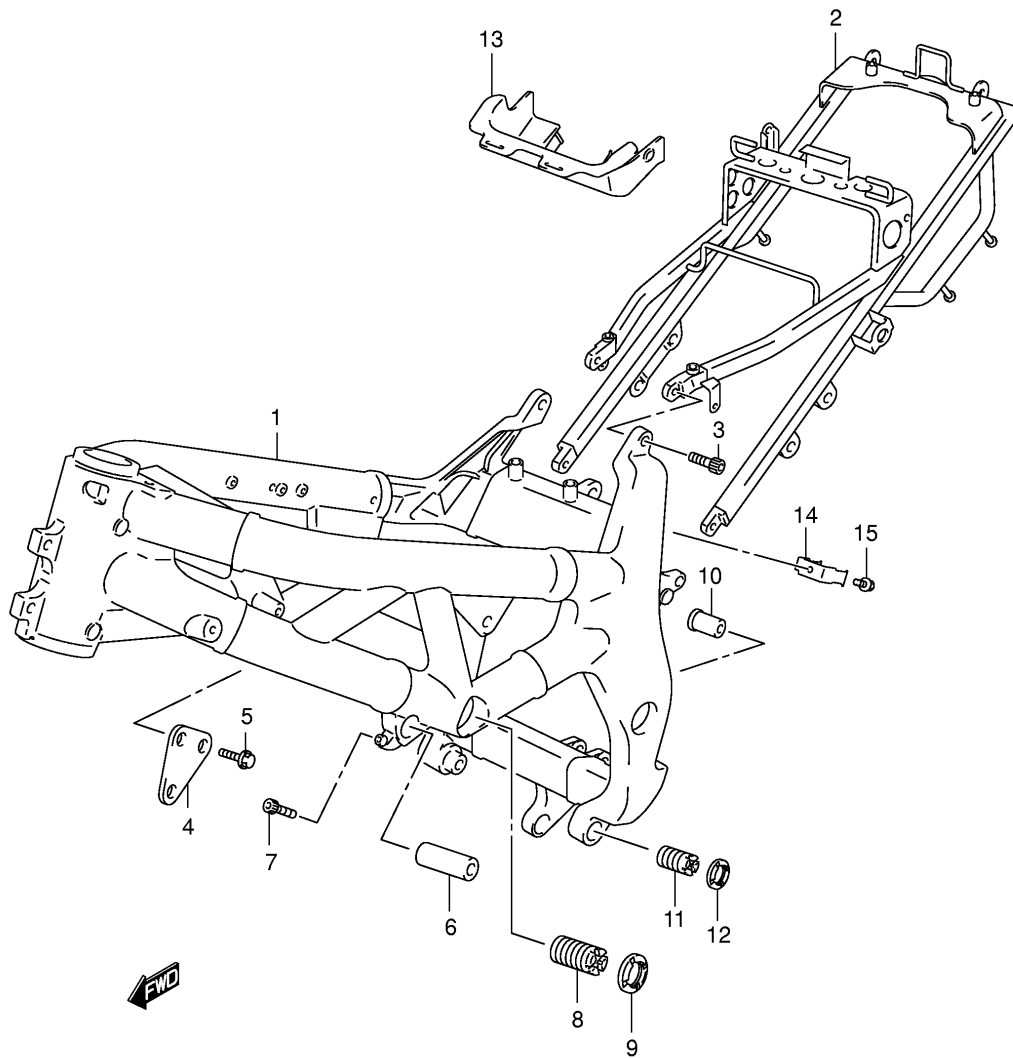

Ref No	Part No	Description
1	41100-19F02-13L	Frame (silver)
2	41200-19F01	Rail, Seat
3	07130-10303	Bolt
4	41991-19F00	Plate, Mount Front Rh
5	01550-08203	Bolt
6	41198-19F00	Spacer, Head Mount
7	07130-08307	Bolt
8	41921-19F00	Bolt, Crankcase Adjust
9	41922-19F00	Nut, Crankcase Adjust
10	41941-19F00	Spacer, Crankcase Rear Upper
11	41921-33E11	Bolt, Crankcase Adjust
12	41922-33E00	Nut, Crankcase Adjust
13	47411-19F01	Holder, Electric Part
14	47413-19F00	Plate, Relay
15	01550-06123	Bolt